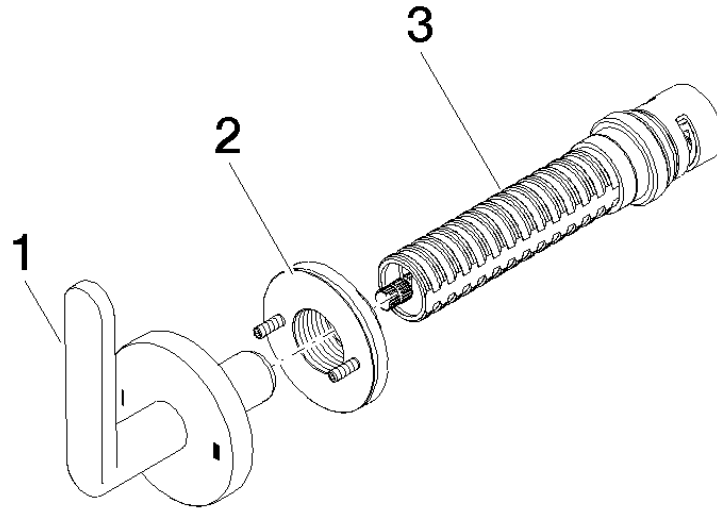

**Required miscellaneous**

- Concealed two-way diverter -** 35 202 970 90
- max. recess depth 160 mm
  - min. recess depth 115 mm

36 200 661

mm [inches]

### Flow rate chart

### Certificates

LGA\_38379.

WRAS\_2307045.

36 200 661

**Spare parts list**

No.	Item Number	Name	Quantity used	Delivery time
1	90 20 66 014 00-00	handle	1	10
2	90 21 02 181 00 90	disc	1	2
3	90 90 03 304 10 90	diverter	1	2