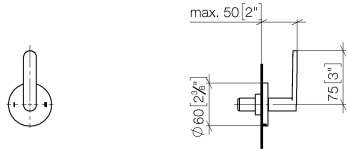

**Required miscellaneous**

- Concealed two-way diverter -** 35 202 970 90
- max. recess depth 160 mm
  - min. recess depth 115 mm

36 200 661

mm [inches]